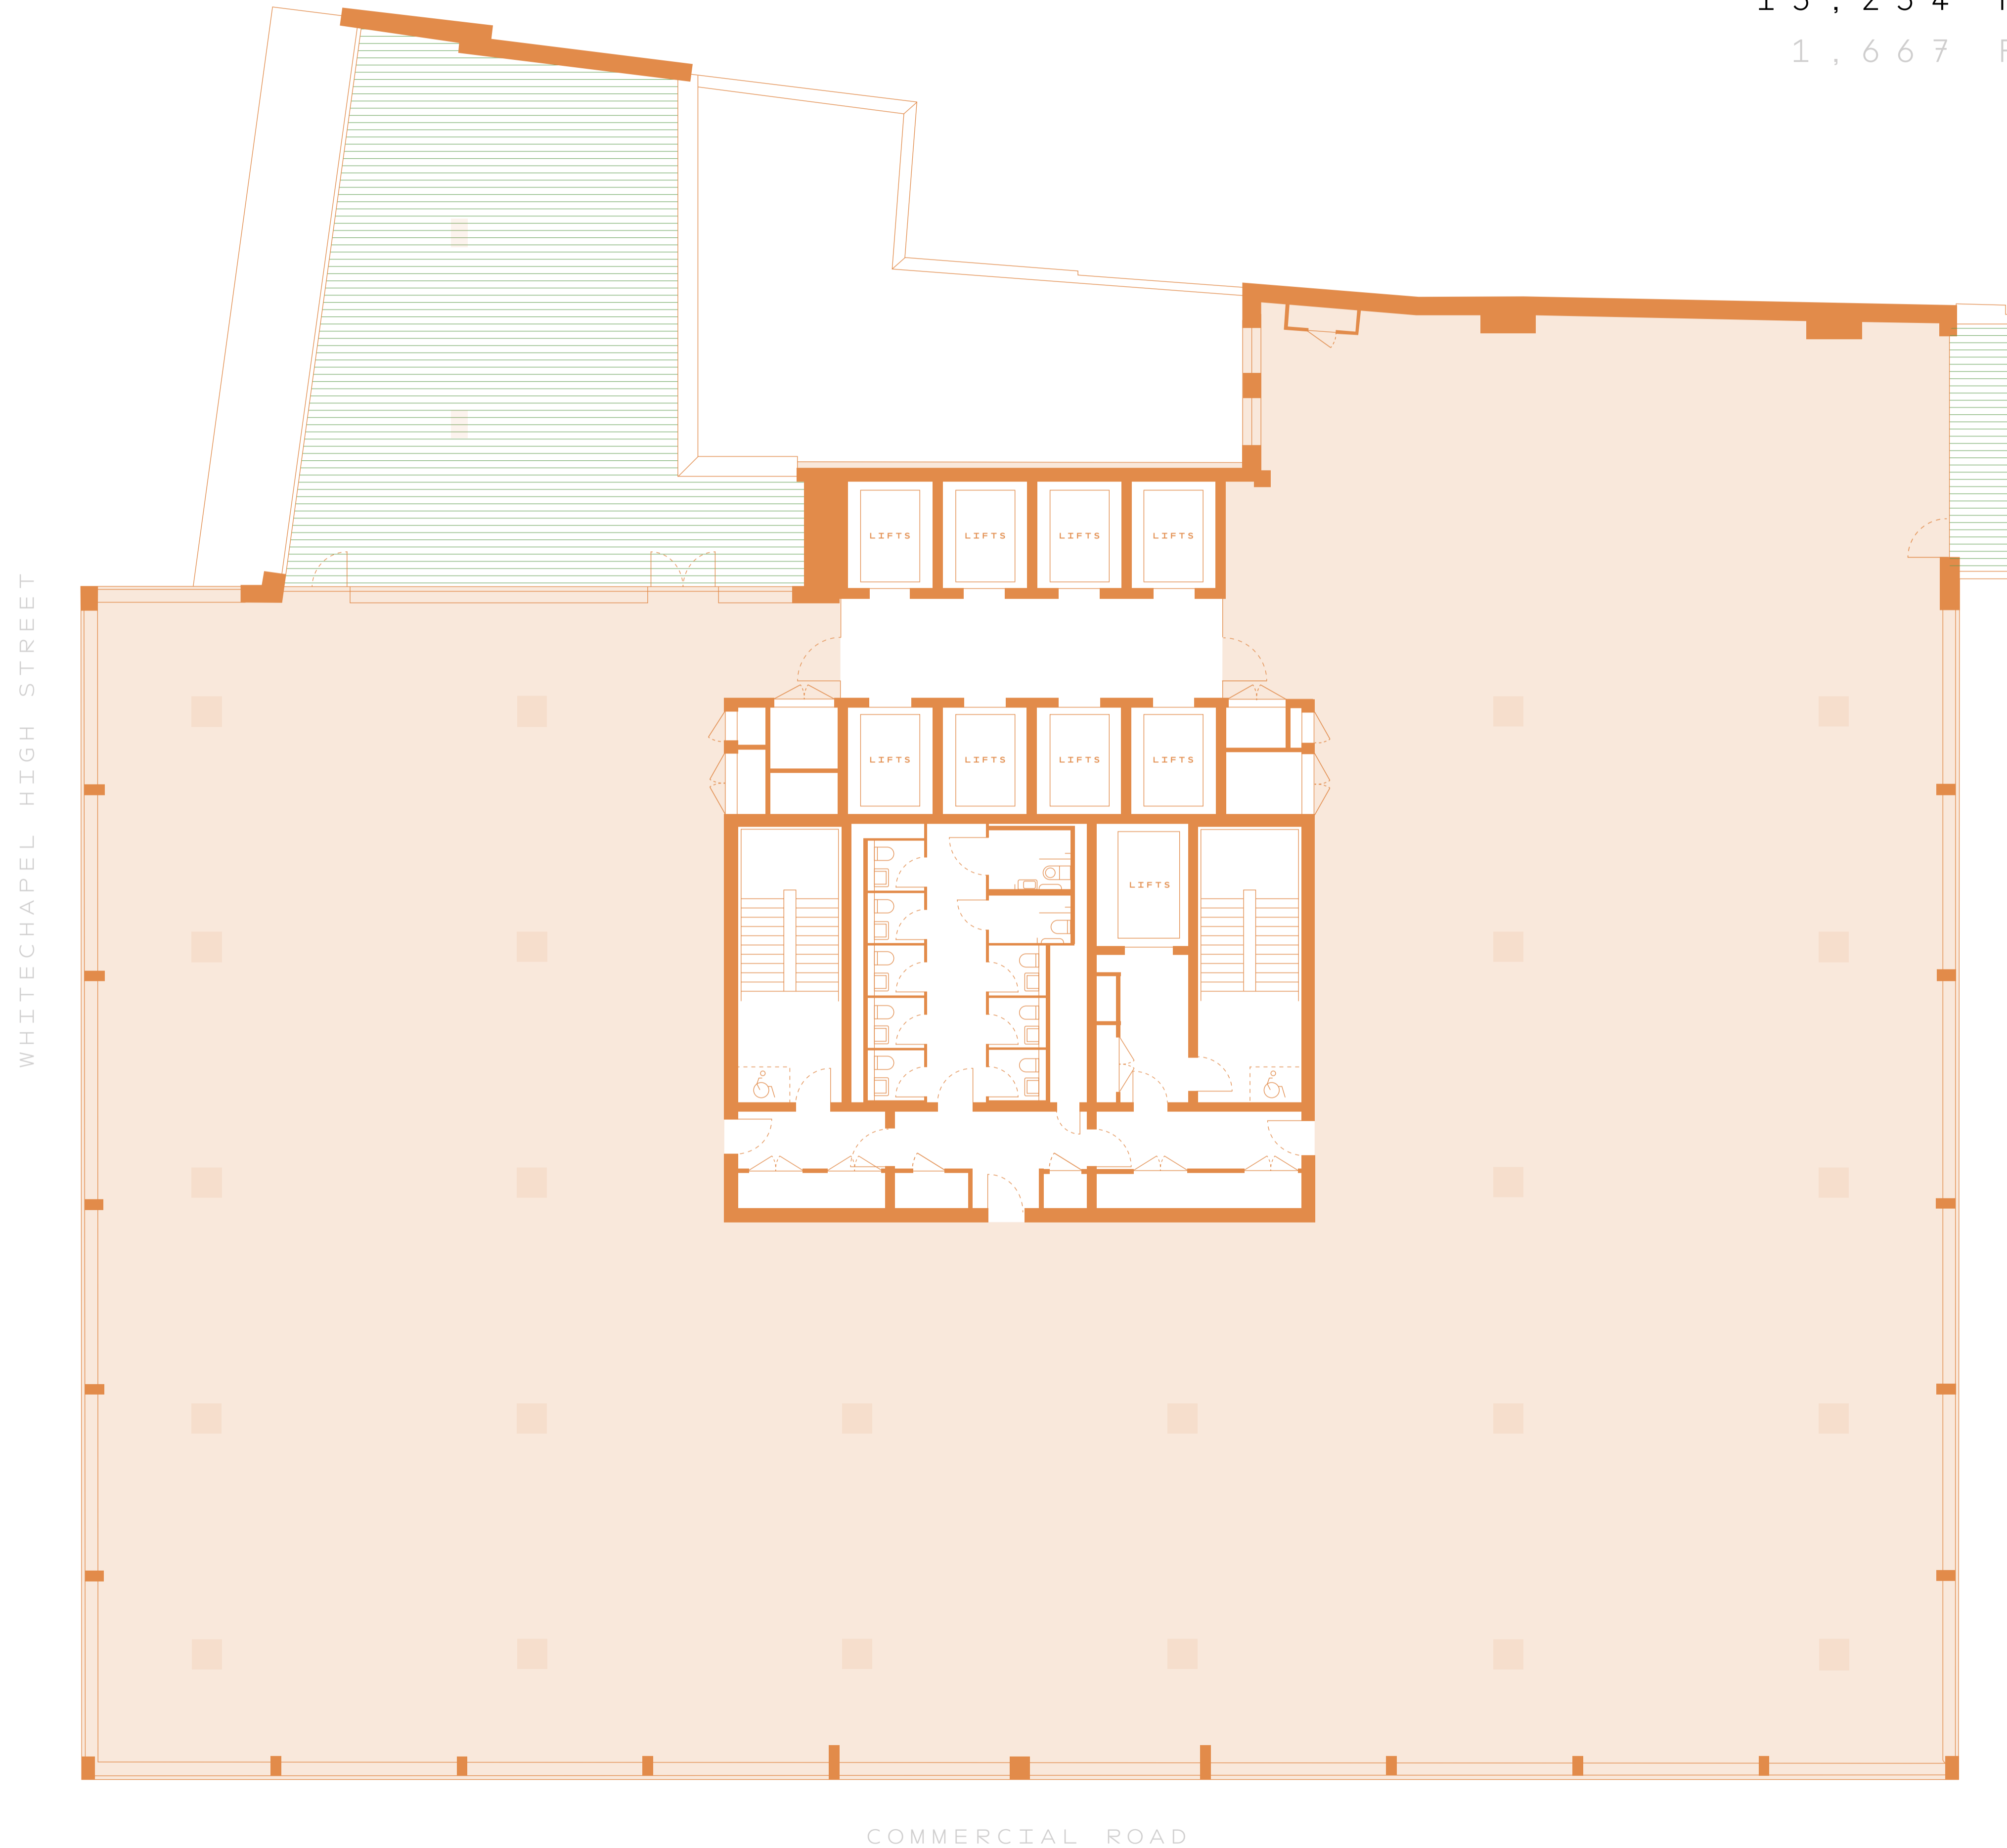

FLOOR FOUR  
TERRACE

15,234 FT<sup>2</sup>  
1,667 FT<sup>2</sup>

1,415 M<sup>2</sup>  
155 M<sup>2</sup>

Floor plan is not to scale, for illustrative purposes only. May be subject to change